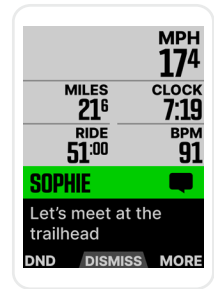

TEXT AND PHONE NOTIFICATIONS

Receive call, text, WhatsApp, and email notifications mid-ride (or turn them off in Do Not Disturb mode.)