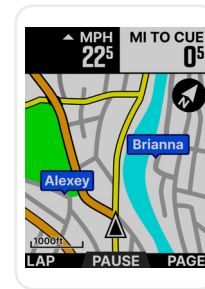

LIVE TRACKING

Locate friends or other ELEMNT users with real-time location on map screen or share your location with friends by text or email.