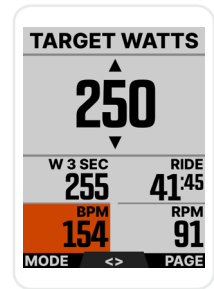

KICKR CONTROL

Pairs with KICKR BIKE and KICKR Smart Trainers to allow you to train in four different modes: Route simulation, ERG, Level, or Passive to just record your workout controlled by another app.

PRICE

USD	$279.99
EURO	€279.99
CAD	$379.99
GBP	£249.99
AUD	$429.95
JPY	¥35,000

SPECS

Weight	2.4 oz / 68 g
Screen Resolution	240x300 pixels
Dimensions	L 1.86" x W 3.05" x D 0.84" (in) // L 4.7 x W 7.7 x D 2.1 (cm)
Display	64 Colors
Display Size	2.2" / 5.6 cm
Battery Type	Lithium Ion
Battery Life	15 hours
Water Rating	IPX7

WHAT'S IN THE BOX

- ELEMNT BOLT Unit
- Aero Integrated Out Front Mount Stem Mount
- USB-C Charging Cable
- Quick Start Guide
- Important Product Info Guide

ELEMNT BOLT SENSORS

- Barometric Altimeter
- Ambient Light Sensor
- GPS, GALILEO, & GLONASS

COMPATIBILITY

iOS 12 or newer

CONNECTIVITY

WAHOO APPS

ELEMNT BOLT PART NUMBER

WFCC5

ELEMNT BOLT UPC

850010131146

ELEMNT BOLT BUNDLE PART NUMBER

WFCC5B

ELEMNT BOLT BUNDLE UPC

850010131474

COUNTRY OF ORIGIN

Taiwan

PATENTS PENDING