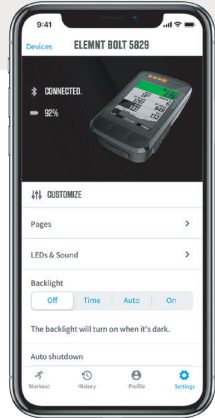

ELEMNT BOLT

gps bike computer

ADVANTAGE BY DESIGN

ELEMNT COMPANION APP

The free ELEMNT Companion App uses the intuitive interface of your smartphone to customize your settings, rider profile, create routes, and link ELEMNT BOLT to your favorite cycling apps and wireless sensors.