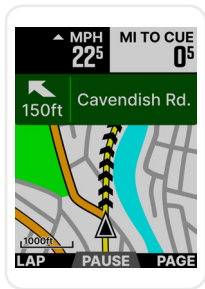

TURN-BY-TURN

Get on-screen directions and scrolling LED turn directions or use Take Me To feature that generates a cycling optimized route with turn-by-turn cues and elevation details on the Climbing Screen.