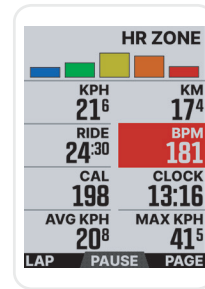

64 COLOR SCREEN

Vibrant 2.2" 64 Color Screen makes seeing your data and routes easier than ever.