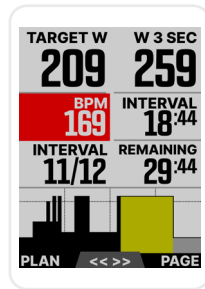

PLANNED WORKOUTS

Planned workouts automatically sync to your ELEMNT and send notifications at each interval. Comes pre-loaded with three Team INEOS Grenadiers structured workouts and two FTP tests. Works on the road or controls your smart trainer.