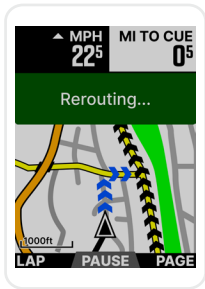

SMART NAVIGATION

Allows you to create a route with turn-by-turn directions by simply selecting a location directly on the ELEMNT BOLT map page using pan and zoom, or by selecting from one of your saved locations. Find the most direct course, and automatically get rerouted back on course.