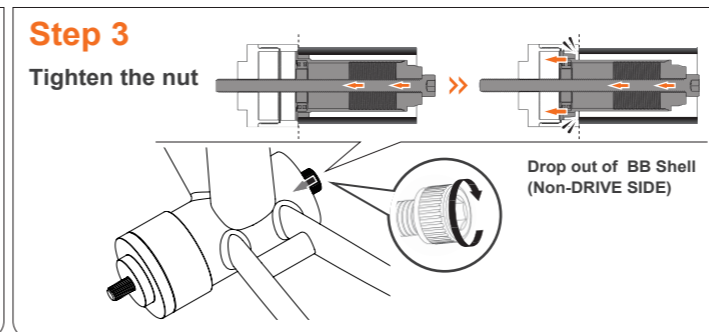

REPLACEMENT TOOL

Twist- Fit BB INSTALLATION (Non-DRIVE SIDE / DRIVE SIDE)

BEARING INSTALLATION (Non-DRIVE SIDE / DRIVE SIDE)

Twist- Fit BB EXTRACTION (Non-DRIVE SIDE / DRIVE SIDE)

BEARING EXTRACTION (Non-DRIVE SIDE / DRIVE SIDE)