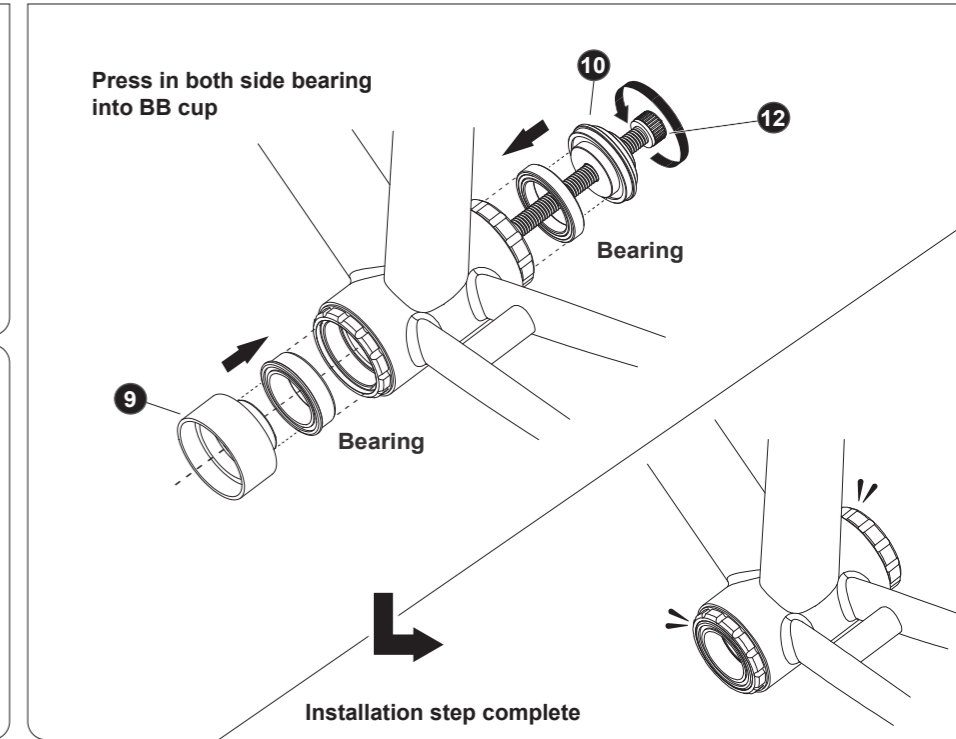

REPLACEMENT TOOL

Twist- Fit BB INSTALLATION (Non-DRIVE SIDE / DRIVE SIDE)

BEARING INSTALLATION (Non-DRIVE SIDE / DRIVE SIDE)

Twist- Fit BB EXTRACTION (Non-DRIVE SIDE / DRIVE SIDE)

BEARING EXTRACTION (Non-DRIVE SIDE / DRIVE SIDE)