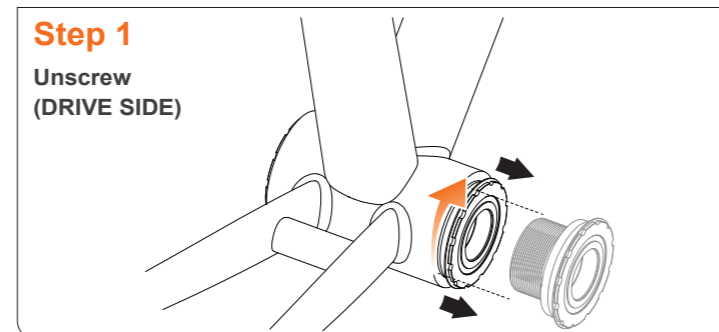

REPLACEMENT TOOL

Twist- Fit BB INSTALLATION (Non-DRIVE SIDE / DRIVE SIDE)

BEARING INSTALLATION (Non-DRIVE SIDE / DRIVE SIDE)

Twist- Fit BB EXTRACTION (Non-DRIVE SIDE / DRIVE SIDE)

BEARING EXTRACTION (Non-DRIVE SIDE / DRIVE SIDE)