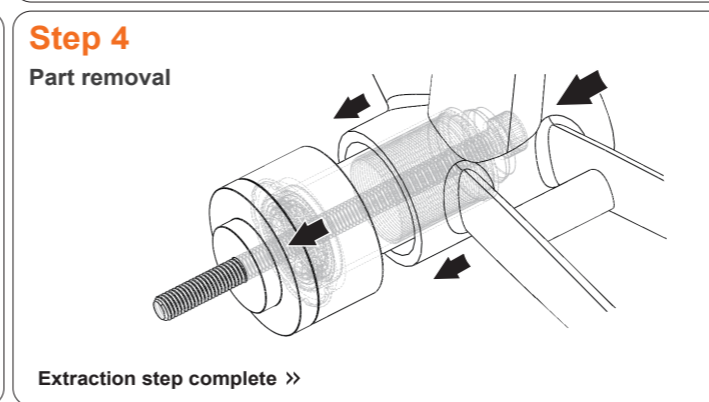

REPLACEMENT TOOL

Twist- Fit BB INSTALLATION (Non-DRIVE SIDE / DRIVE SIDE)

BEARING INSTALLATION (Non-DRIVE SIDE / DRIVE SIDE)

Twist- Fit BB EXTRACTION (Non-DRIVE SIDE / DRIVE SIDE)

BEARING EXTRACTION (Non-DRIVE SIDE / DRIVE SIDE)