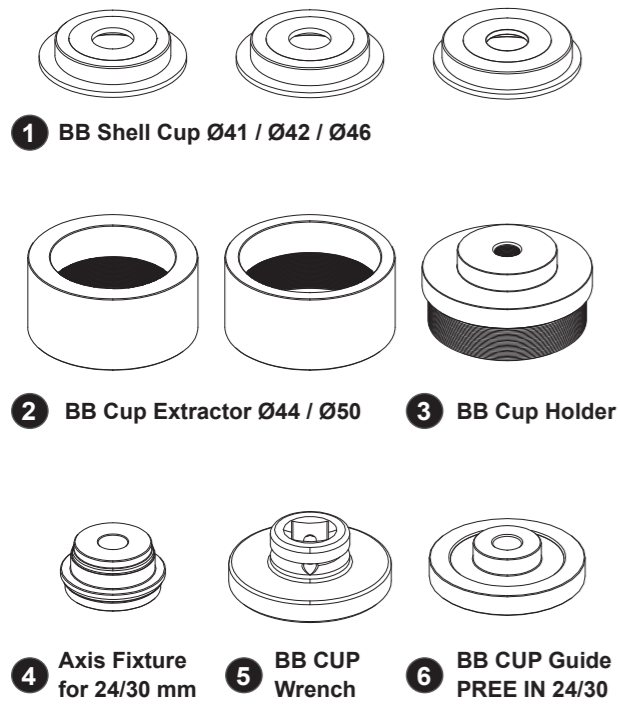

REPLACEMENT TOOL

Twist- Fit BB INSTALLATION (Non-DRIVE SIDE / DRIVE SIDE)

BEARING INSTALLATION (Non-DRIVE SIDE / DRIVE SIDE)

Twist- Fit BB EXTRACTION (Non-DRIVE SIDE / DRIVE SIDE)

BEARING EXTRACTION (Non-DRIVE SIDE / DRIVE SIDE)