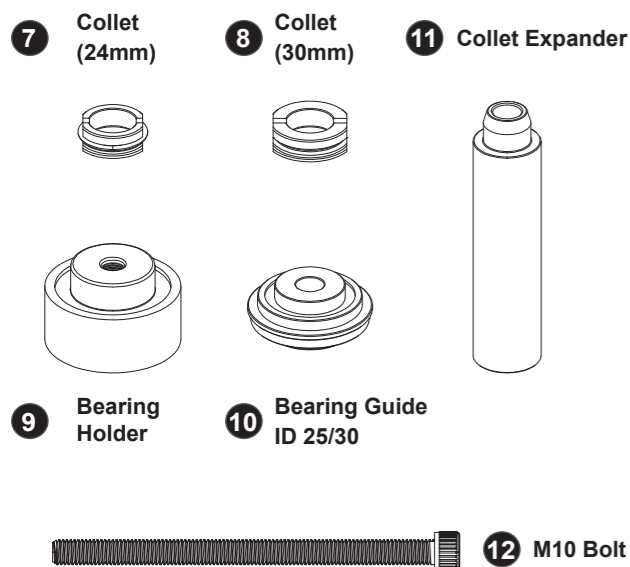

REPLACEMENT TOOL

Twist- Fit BB INSTALLATION (Non-DRIVE SIDE / DRIVE SIDE)

BEARING INSTALLATION (Non-DRIVE SIDE / DRIVE SIDE)

Twist- Fit BB EXTRACTION (Non-DRIVE SIDE / DRIVE SIDE)

BEARING EXTRACTION (Non-DRIVE SIDE / DRIVE SIDE)