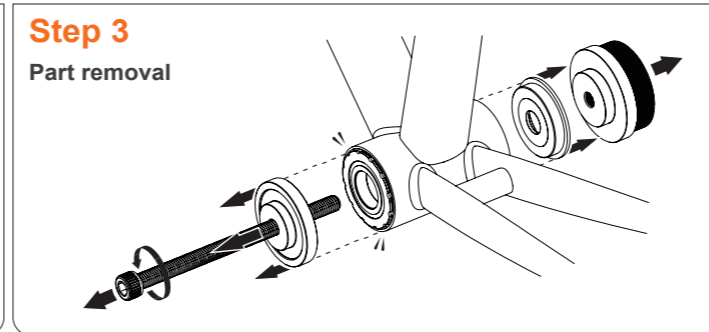

REPLACEMENT TOOL

Twist- Fit BB INSTALLATION (Non-DRIVE SIDE / DRIVE SIDE)

BEARING INSTALLATION (Non-DRIVE SIDE / DRIVE SIDE)

Twist- Fit BB EXTRACTION (Non-DRIVE SIDE / DRIVE SIDE)

BEARING EXTRACTION (Non-DRIVE SIDE / DRIVE SIDE)