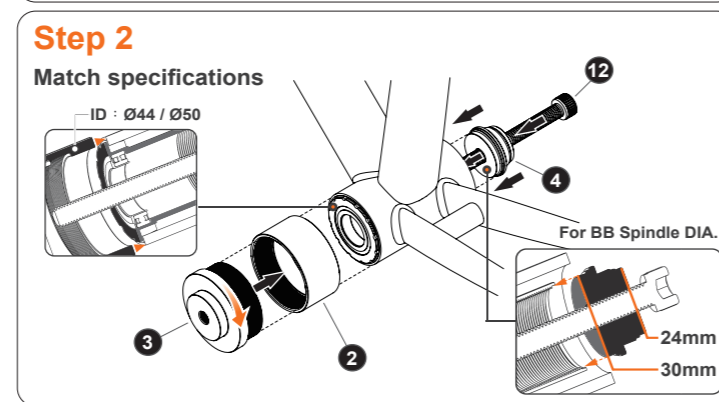

REPLACEMENT TOOL

Twist- Fit BB INSTALLATION (Non-DRIVE SIDE / DRIVE SIDE)

BEARING INSTALLATION (Non-DRIVE SIDE / DRIVE SIDE)

Twist- Fit BB EXTRACTION (Non-DRIVE SIDE / DRIVE SIDE)

BEARING EXTRACTION (Non-DRIVE SIDE / DRIVE SIDE)