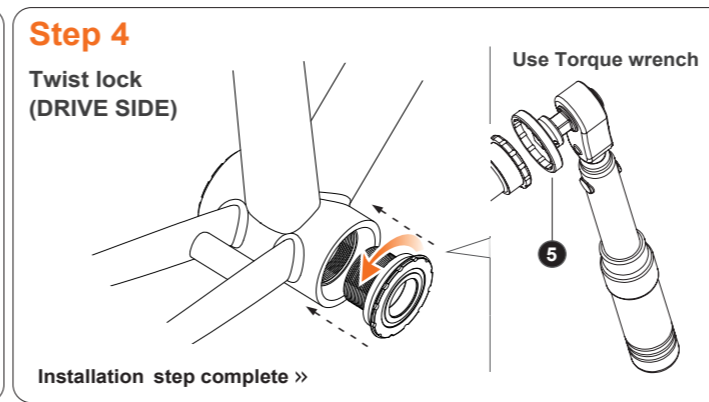

REPLACEMENT TOOL

Twist- Fit BB INSTALLATION (Non-DRIVE SIDE / DRIVE SIDE)

BEARING INSTALLATION (Non-DRIVE SIDE / DRIVE SIDE)

Twist- Fit BB EXTRACTION (Non-DRIVE SIDE / DRIVE SIDE)

BEARING EXTRACTION (Non-DRIVE SIDE / DRIVE SIDE)