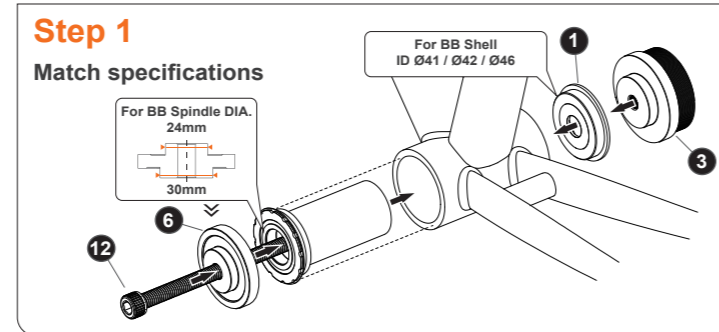

REPLACEMENT TOOL

Twist- Fit BB INSTALLATION (Non-DRIVE SIDE / DRIVE SIDE)

BEARING INSTALLATION (Non-DRIVE SIDE / DRIVE SIDE)

Twist- Fit BB EXTRACTION (Non-DRIVE SIDE / DRIVE SIDE)

BEARING EXTRACTION (Non-DRIVE SIDE / DRIVE SIDE)